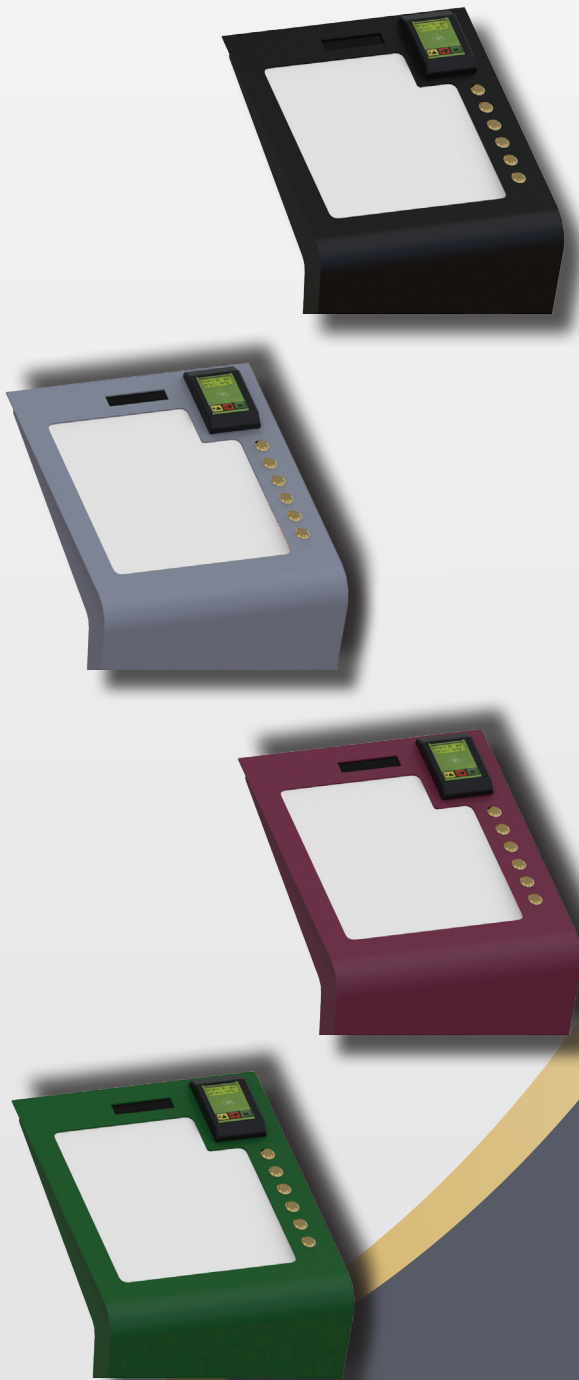

Colour options

Panel options

M13Group

mateusz@m13group.pl

+48 662 11 00 33

www.m13sanctum.pl