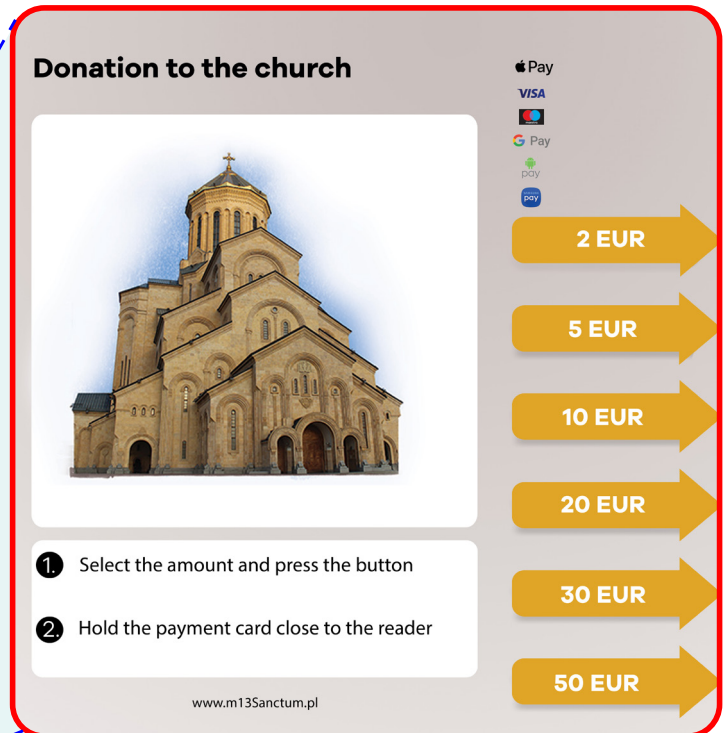

Purpose

- Churches
- Sanctuaries
- Basilicas
- Cathedrals
- Places of worship
- Cemetery chapels

Functionality

- Secure non-cash transactions
- Option to select six donation amounts up to EUR 50 and GBP 100 in UK
- Fast donation process
- Maintenance free system
- All donations go directly into an account
- Accepts Visa, Mastercard, Google Pay, Android Pay and Apple Pay
- Low commission
- Custom donation
- Easy to use
- Ergonomic shape
- Bilingual