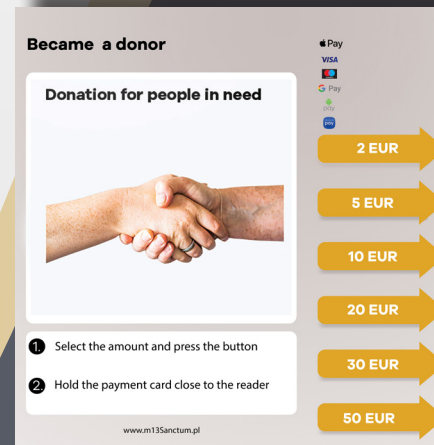

Colour options

Panel options

M13Group

mateusz@m13group.pl

+48 662 11 00 33

www.m13sanctum.pl